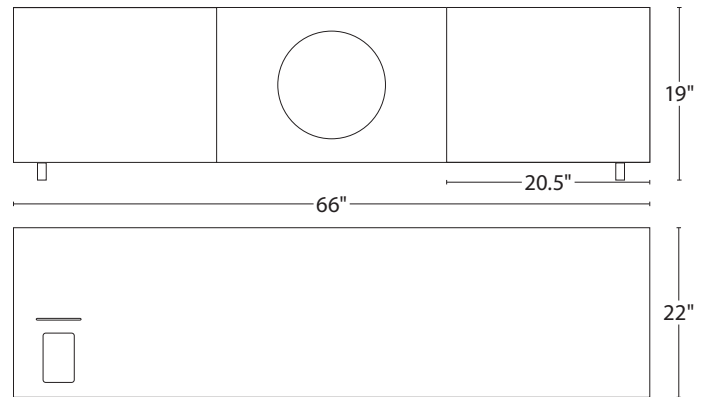

The piano-lacquered wood credenza of the XXL integrates a 700-Watt digital amplifier, powering seven speakers, with 12-inch subwoofer. Each speaker is individually powered and sealed in its own chamber for accurate, balanced acoustics. There is a sleek, slot-loading CD player. There is a radio receiver. There is an iPod+iPhone dock which also streams video from the handheld to the big screen. There is interior space for components like a set-top box, game console, DVD player and more.

**DIMENSIONS**

**WHAT'S INSIDE**

**AVAILABLE FINISHES**