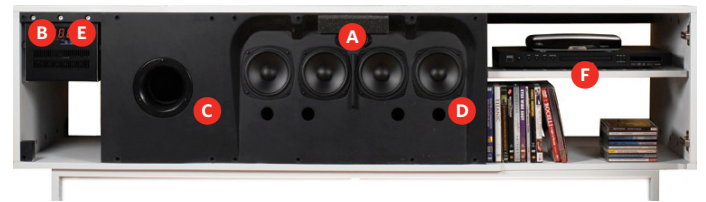

WHAT'S INSIDE